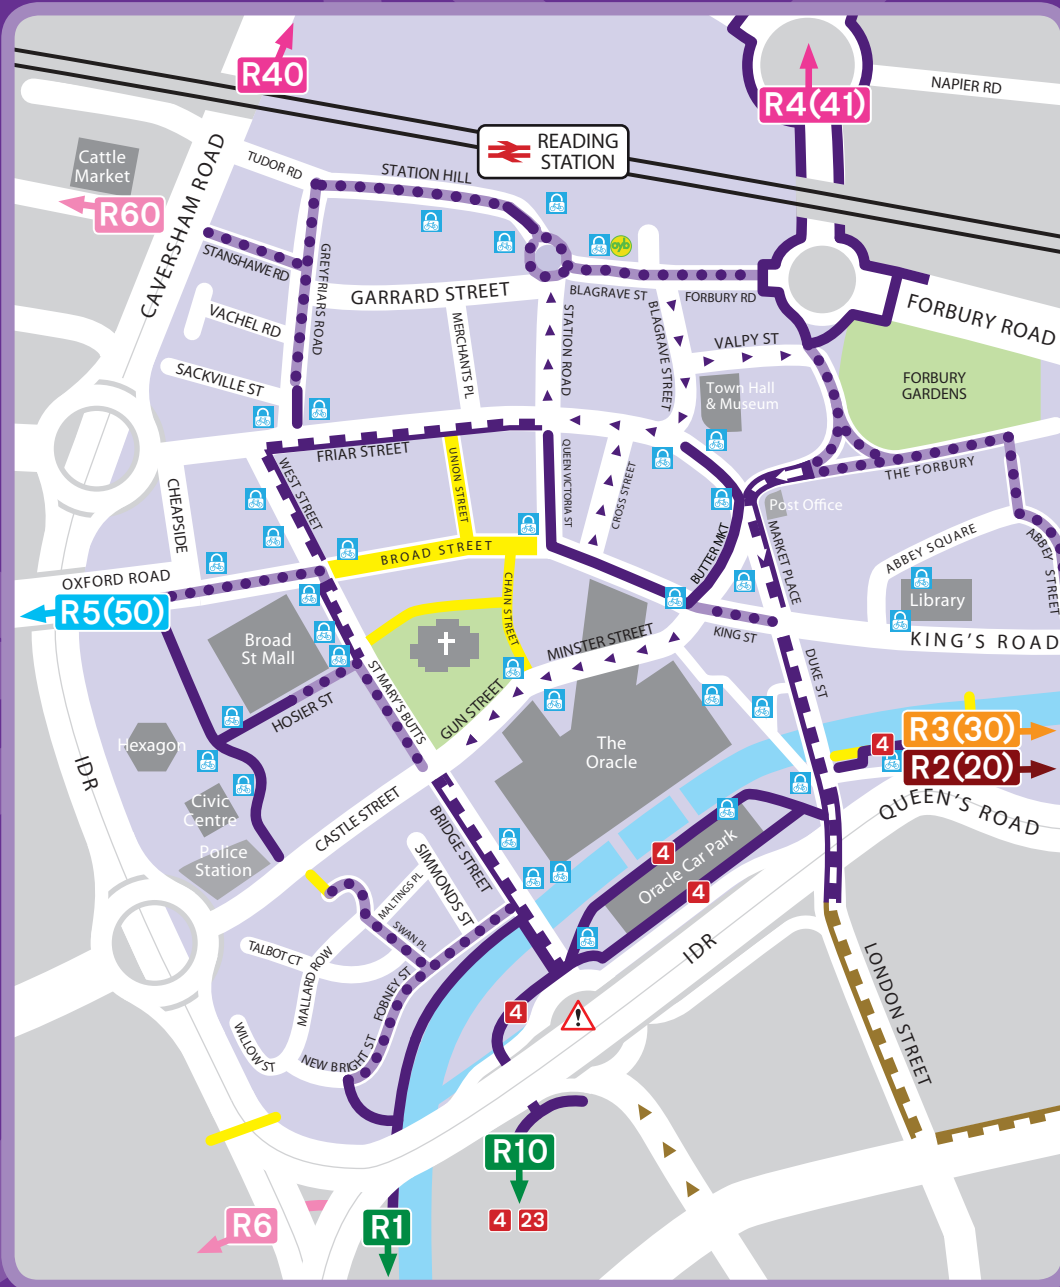

Cycle Routes in Central Reading

Legend

Cycle Facilities Key (for all route colours)

- Off-road cycle route (tarmac or path)
- Off-road cycle route (gravel or rough surface)
- On-road cycle route – traffic-calmed or quiet residential road
- On-road cycle route – one-way street
- On-road cycle way / shared bus lane (one direction)
- On-road cycle way / shared bus lane (both directions)
- Pedestrians only, cyclists dismount

Reading Cycle Route

Town Centre Route

Linking Route

National Cycle Path

Busy junction, no cycling facilities, caution advised

Cycle parking facilities

Railway Station